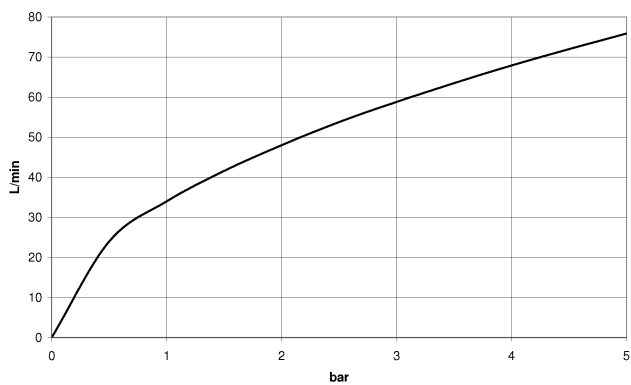

28 450 370

- 1/2" shower outlet
- rosette Ø 60 mm
- 1/2" connection

Intrinsic protection against back flow.

	Chrome	28 450 370-00
	Chrome	28 450 370-00 0010
	Brushed Platinum	28 450 370-06
	Brushed Platinum	28 450 370-06 0010
	Platinum	28 450 370-08
	Platinum	28 450 370-08 0010
	Durabrand (23kt Gold)	28 450 370-09
	Durabrand (23kt Gold)	28 450 370-09 0010
	Brushed Durabrand (23kt Gold)	28 450 370-28
	Brushed Durabrand (23kt Gold)	28 450 370-28 0010
	Brushed Dark Platinum	28 450 370-99
	Brushed Dark Platinum	28 450 370-99 0010

Recommended miscellaneous

- Concealed wall elbow -** 35 085 970 90
- max. recess depth 163 mm
 - min. recess depth 90 mm

28 450 370

Flow rate chart

Certificates

Belgaqua_21-381-
27_7.

28 450 370

Spare parts list

No.	Item Number	Name	Quantity used	Delivery time
1	09 27 37 003-00	rosette	1	10
2	90 14 10 026 00 90	seal	1	2
3	09 11 03 021-00	connection	1	10
4	90 23 01 040 00 90	back-flow preventer	1	2