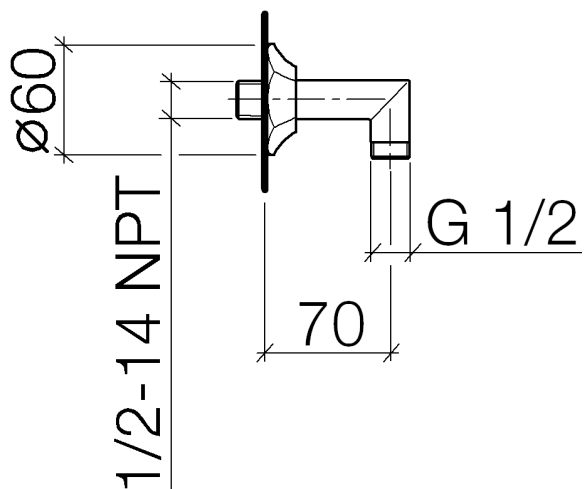

28 450 370

- 1/2" shower outlet
- rosette Ø 60 mm
- 1/2" connection

Intrinsic protection against back flow.

	Chrome	28 450 370-00
	Chrome	28 450 370-00 0010
	Brushed Platinum	28 450 370-06
	Brushed Platinum	28 450 370-06 0010
	Platinum	28 450 370-08
	Platinum	28 450 370-08 0010
	Durabrand (23kt Gold)	28 450 370-09
	Durabrand (23kt Gold)	28 450 370-09 0010
	Brushed Durabrand (23kt Gold)	28 450 370-28
	Brushed Durabrand (23kt Gold)	28 450 370-28 0010
	Brushed Dark Platinum	28 450 370-99
	Brushed Dark Platinum	28 450 370-99 0010

Recommended miscellaneous

- Concealed wall elbow -** 35 085 970 90
- max. recess depth 163 mm
 - min. recess depth 90 mm

28 450 370

Flow rate chart

Certificates

Belgaqua_21-381-
27_7.

28 450 370

Spare parts list

No.	Item Number	Name	Quantity used	Delivery time
1	09 27 37 003-00	rosette	1	10
2	90 14 10 026 00 90	seal	1	2
3	09 11 03 021-00	connection	1	10
4	90 23 01 040 00 90	back-flow preventer	1	2